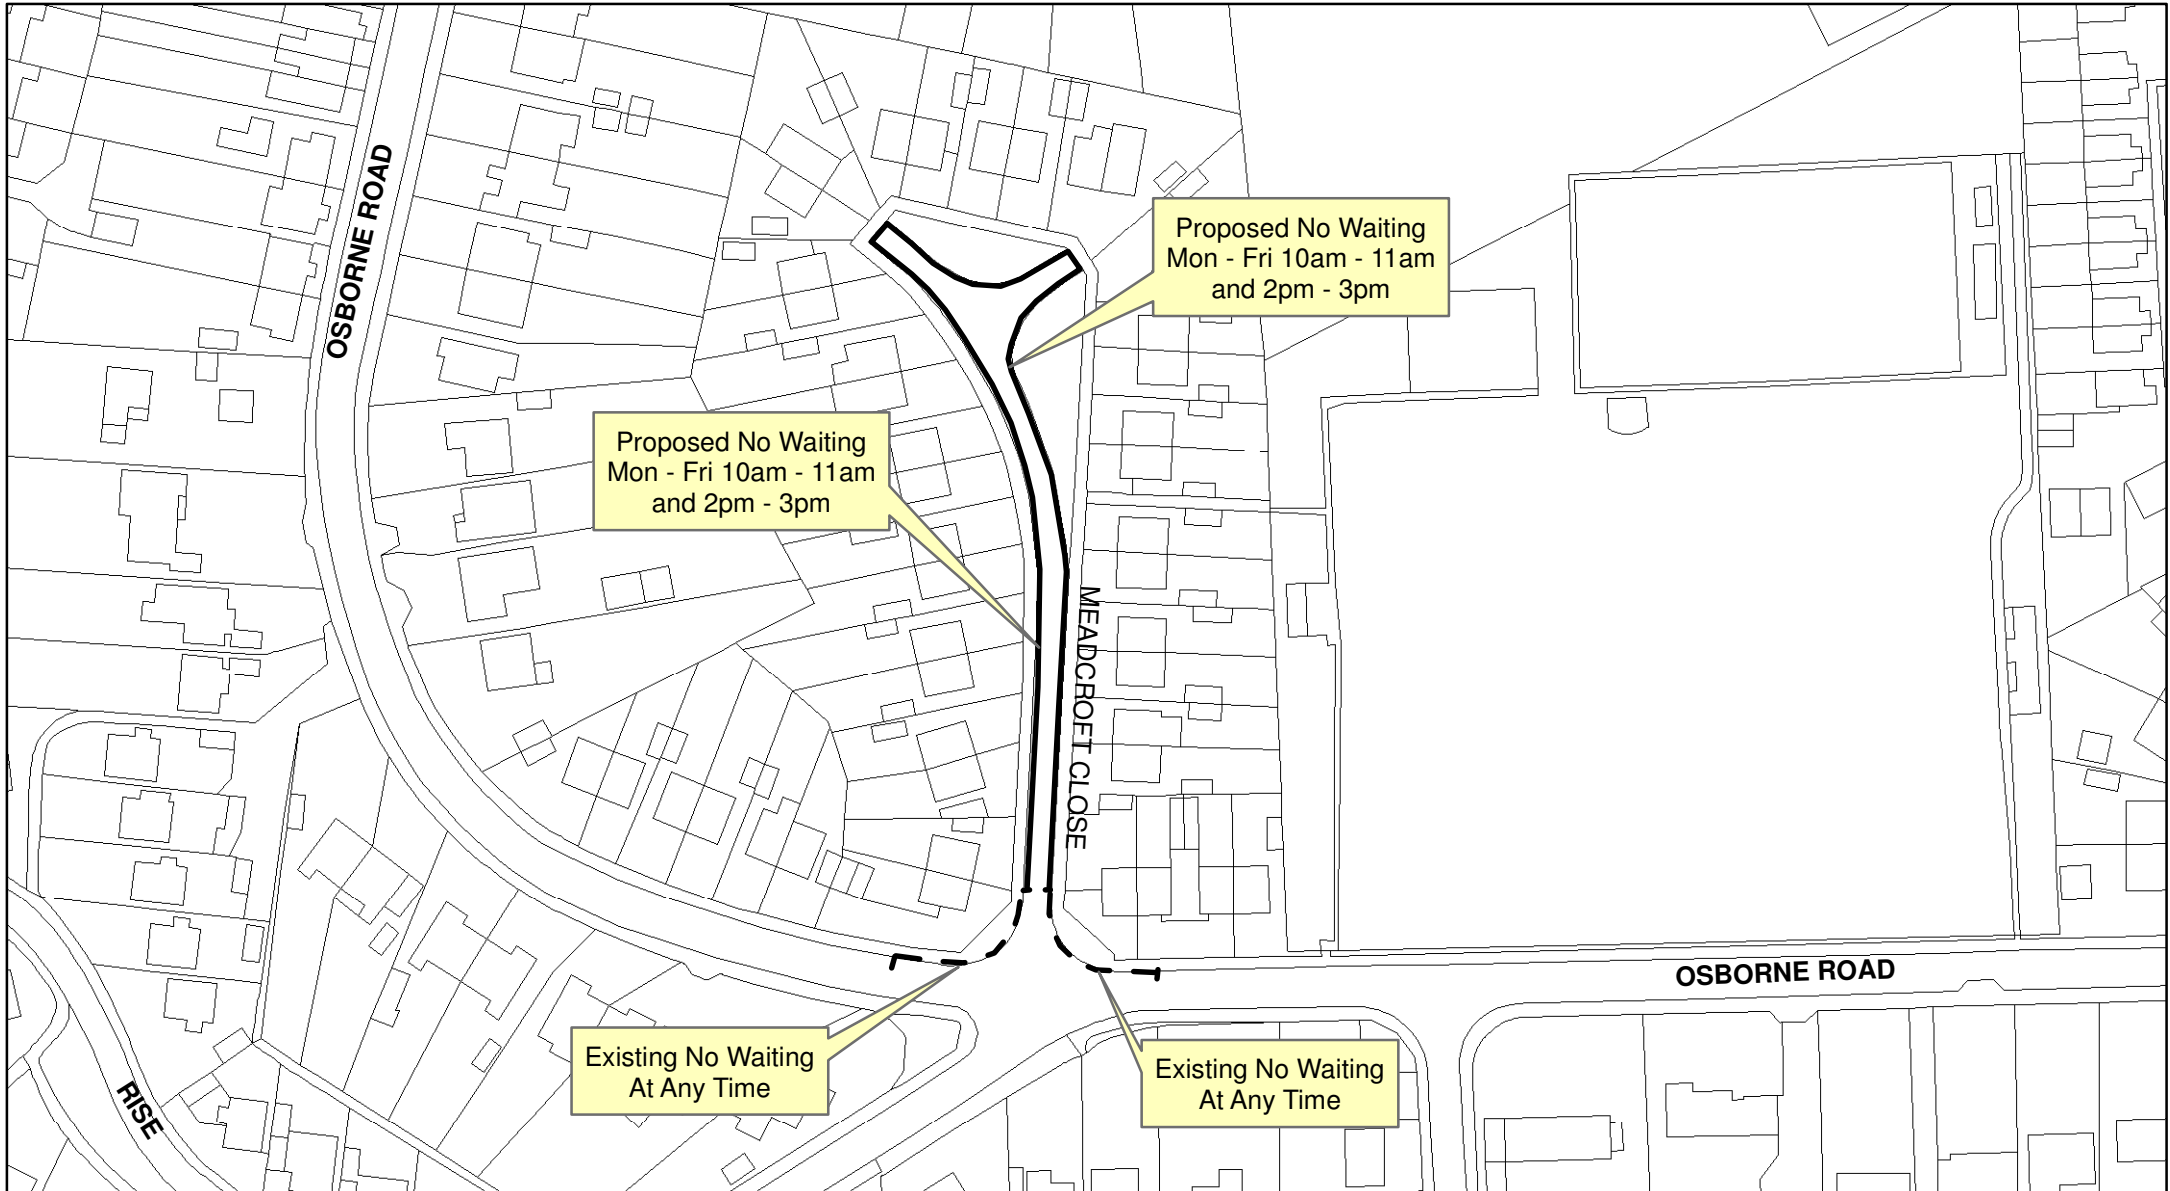

# FAREHAM

BOROUGH COUNCIL

**MEADCROFT CLOSE, WARSASH**

SCALE - 1:1250 @ A4